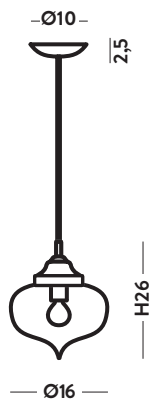

Product technical sheet

ARABESQUE

Design: Cangini e Tucci

Typology: Hanging lamp and ceiling lamp

Product code: 1243.1L, GIG1243.1L, XXL1243.1L, 1249MX.3L

Products details: Additional compositions on demand.
 Available metal structure: chrome.
 The glass body is available clear or ribbed.
 For Ribbed glass: add the letter R in front of the code when ordering.
 1249MX.3L Ceiling lamp: stainless polished steel.
 Products GIG in Fume color: 10% surcharge on the price of the coloured.

Glass colours:

1243.1L

Hanging lamp

Glass Ø16 cm - Cable 150 cm

1 E14 x max 40W 220-240V

CE IP20 1m

GIG1243.1L

Hanging lamp

Glass Ø32 cm - Cable 150 cm

1 E27 x max 70W 220-240V

CE IP20 1m

XXL1243.1L

Hanging lamp

Glass Ø38 cm - Cable 150 cm

1 E27 x max 70W 220-240V

CE IP20 1m

1249MX.3L

Ceiling lamp

Glass Ø16/32/38 cm - Cable 150 cm

1 E14 x max 40W 220-240V

2 E27 x max 70W 220-240V

CE IP20 1m