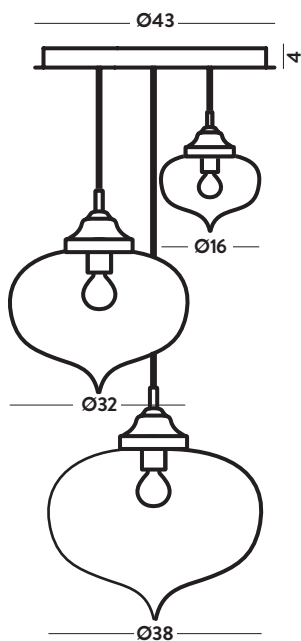

Product technical sheet

ARABESQUE

Design: Cangini e Tucci

Typology: Hanging lamp and ceiling lamp

Product code: 1243.1L, GIG1243.1L, XXL1243.1L, 1249MX.3L

Products details: Additional compositions on demand.
 Available metal structure: chrome.
 The glass body is available clear or ribbed.
 For Ribbed glass: add the letter R in front of the code when ordering.
 1249MX.3L Ceiling lamp: stainless polished steel.
 Products GIG in Fume color: 10% surcharge on the price of the coloured.

Glass colours:

1243.1L

Hanging lamp

Glass Ø16 cm - Cable 150 cm

1 E14 x max 40W 220-240V

CE IP20 1m

GIG1243.1L

Hanging lamp

Glass Ø32 cm - Cable 150 cm

1 E27 x max 70W 220-240V

CE IP20 1m

XXL1243.1L

Hanging lamp

Glass Ø38 cm - Cable 150 cm

1 E27 x max 70W 220-240V

CE IP20 1m

1249MX.3L

Ceiling lamp

Glass Ø16/32/38 cm - Cable 150 cm

1 E14 x max 40W 220-240V

2 E27 x max 70W 220-240V

CE IP20 1m