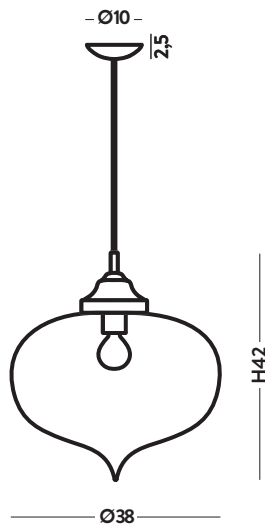

Product technical sheet

ARABESQUE

Design: Cangini e Tucci

Typology: Hanging lamp and ceiling lamp

Product code: 1243.1L, GIG1243.1L, XXL1243.1L, 1249MX.3L

Products details: Additional compositions on demand.
 Available metal structure: chrome.
 The glass body is available clear or ribbed.
 For Ribbed glass: add the letter R in front of the code when ordering.
 1249MX.3L Ceiling lamp: stainless polished steel.
 Products GIG in Fume color: 10% surcharge on the price of the coloured.

Glass colours:

1243.1L

Hanging lamp

Glass Ø16 cm - Cable 150 cm

1 E14 x max 40W 220-240V

CE IP20 1m

GIG1243.1L

Hanging lamp

Glass Ø32 cm - Cable 150 cm

1 E27 x max 70W 220-240V

CE IP20 1m

XXL1243.1L

Hanging lamp

Glass Ø38 cm - Cable 150 cm

1 E27 x max 70W 220-240V

CE IP20 1m

1249MX.3L

Ceiling lamp

Glass Ø16/32/38 cm - Cable 150 cm

1 E14 x max 40W 220-240V

2 E27 x max 70W 220-240V

CE IP20 1m