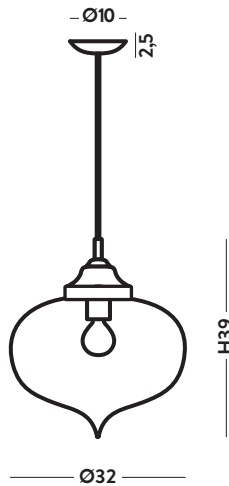

Product technical sheet

ARABESQUE

Design: Cangini e Tucci

Typology: Hanging lamp and ceiling lamp

Product code: 1243.1L, GIG1243.1L, XXL1243.1L, 1249MX.3L

Products details: Additional compositions on demand.
 Available metal structure: chrome.
 The glass body is available clear or ribbed.
 For Ribbed glass: add the letter R in front of the code when ordering.
 1249MX.3L Ceiling lamp: stainless polished steel.
 Products GIG in Fume color: 10% surcharge on the price of the coloured.

Glass colours:

1243.1L

Hanging lamp

Glass Ø16 cm - Cable 150 cm

1 E14 x max 40W 220-240V

CE IP20 1m

GIG1243.1L

Hanging lamp

Glass Ø32 cm - Cable 150 cm

1 E27 x max 70W 220-240V

CE IP20 1m

XXL1243.1L

Hanging lamp

Glass Ø38 cm - Cable 150 cm

1 E27 x max 70W 220-240V

CE IP20 1m

1249MX.3L

Ceiling lamp

Glass Ø16/32/38 cm - Cable 150 cm

1 E14 x max 40W 220-240V

2 E27 x max 70W 220-240V

CE IP20 1m