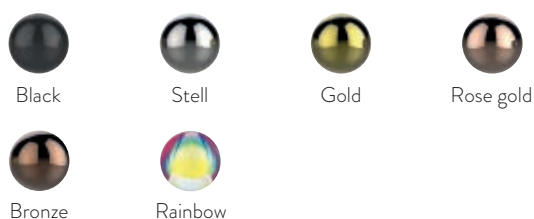

### ZOE®

**Design:** Cangini e Tucci

**Typology:** Table lamp, wall lamp, hanging lamp, ceiling track and ceiling lamp

**Product code:** LU1300, LUGIG1300, LUXXL1300, LU1303, LUGIG1303, LUXXL1303, AP1301.1L, 1303.1L, GIG1303.1L, XXL1303.1L, 1303.2L, 1303.3L, 1307.3L, 1309MX.3L

**Products details:** Additional compositions on demand.  
 Model ZOE also available in the Van Gogh version.  
 1307.3L Ceiling track: stainless polished steel.  
 1309MX.3L Ceiling lamp: stainless polished steel.  
 Products GIG and XXL in Fume color: 10% surcharge on the price of the coloured.  
 White, black, brushed steel, gold-silver leaf canopy.  
 Hanging / wall lamp G9 can be made with E14.  
 Model ZOE also available in the Van Gogh version:  
 AP1521.1L, LU1520, LUGIG1520, LUXXL1520, 1523.1L, GIG1523.1L, XXL1523.1L

#### Metallic glass colours: