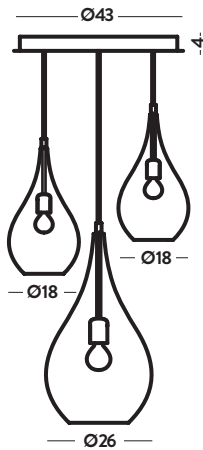

Product technical sheet

LACRIMA

Design: Cangini e Tucci

Typology: Table lamp, wall lamp, hanging lamp, and ceiling lamp

Product code: LU1250, LUGIG1250, 1253.1L, GIG1253.1L, 1259MX.3L

Products details: Additional compositions on demand.
 Available metal structure: chrome.
 The glass body is available clear or ribbed.
 For Ribbed glass: add the letter R in front of the code when ordering.
 Pongè lampshades available for Lacrima.
 1259MX.3L Ceiling lamp: stainless polished steel.
 Products GIG in Fume color: 10% surcharge on the price of the coloured.
 Hanging E14 can be made with E27.

Table lamp

Glass Ø26 cm - H70 cm

1 E27 x max 60W 220-240V

CE IP20 □ 1m

1253.1L

Hanging lamp

Glass Ø18 cm - Cable 150 cm

1 E14 x max 40W 220-240V

CE IP20 □ 1m

GIG1253.1L

Hanging lamp

Glass Ø26 cm - Cable 150 cm

1 E27 x max 70W 220-240V

CE IP20 1m

1259MX.3L

Ceiling lamp

Glass Ø18/26 cm - Cable 150 cm

2 E14 x max 40W

1 E27 x max 70W 220-240V

CE IP20 1m