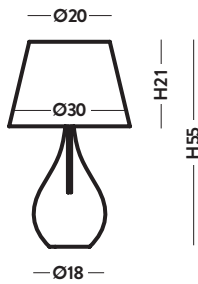

Product technical sheet

LACRIMA

Design: Cangini e Tucci

Typology: Table lamp, wall lamp, hanging lamp, and ceiling lamp

Product code: LU1250, LUGIG1250, 1253.1L, GIG1253.1L, 1259MX.3L

Products details: Additional compositions on demand.
 Available metal structure: chrome.
 The glass body is available clear or ribbed.
 For Ribbed glass: add the letter R in front of the code when ordering.
 Pongè lampshades available for Lacrima.
 1259MX.3L Ceiling lamp: stainless polished steel.
 Products GIG in Fume color: 10% surcharge on the price of the coloured.
 Hanging E14 can be made with E27.

Glass colours:

Pongè lampshades:

LU1250

Table lamp

Glass Ø18 cm - H55 cm

1 E14 x max 40W 220-240V

CE IP20 □ 1m

LUGIG1250

Table lamp

Glass Ø26 cm - H70 cm

1 E27 x max 60W 220-240V

CE IP20 □ 1m

1253.1L

Hanging lamp

Glass Ø18 cm - Cable 150 cm

1 E14 x max 40W 220-240V

Glass Ø18/26 cm - Cable 150 cm

2 E14 x max 40W

1 E27 x max 70W 220-240V

CE IP20 1m