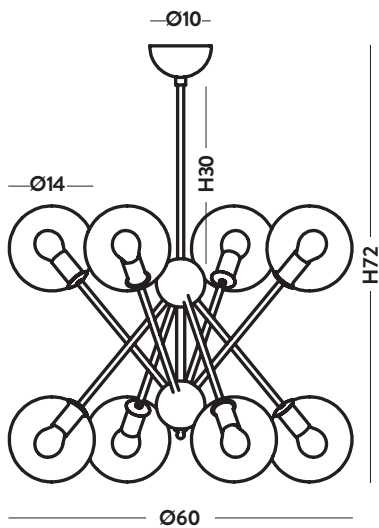

Product technical sheet

SCARLETT

Design: Alberto Manzoni e Pietro Tucci

Typology: Hanging lamp and wall lamp

Product code: AP1491.1L, 1493.4+4/8L, 1493.6+6/12L, 1493.8+8/16L

Products details: Additional compositions on demand.
Structure available: brushed brass (01), brushed bronze (02).

Glass colours:

Brass structure:

AP1491.1L

Wall lamp

L14 cm - P21 cm - H30 cm

1 E14 x max 42W 220-240V

CE IP20 1m

1493.4+4/8L

Chandelier

Ø60 cm - H72 cm

8 E14 x max 42W 220-240V

CE IP20 1m

1493.6+6/12L

Chandelier

Ø80 cm - H98 cm

 12 E14 x max 42W 220-240V

CE IP20 1m

1493.8+8/16L

Chandelier

Ø102 cm - H114 cm

 16 E14 x max 42W 220-240V

CE IP20 1m