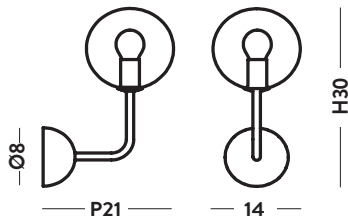

Product technical sheet

SCARLETT

Design: Alberto Manzoni e Pietro Tucci

Typology: Hanging lamp and wall lamp

Product code: AP1491.1L, 1493.4+4/8L, 1493.6+6/12L, 1493.8+8/16L

Products details: Additional compositions on demand.
Structure available: brushed brass (01), brushed bronze (02).

Glass colours:

Brass structure:

AP1491.1L

Wall lamp

L14 cm - P21 cm - H30 cm

1 E14 x max 42W 220-240V

CE IP20 1m

1493.4+4/8L

Chandelier

Ø60 cm - H72 cm

8 E14 x max 42W 220-240V

CE IP20 1m

1493.6+6/12L

Chandelier

Ø80 cm - H98 cm

 12 E14 x max 42W 220-240V

CE IP20 1m

1493.8+8/16L

Chandelier

Ø102 cm - H114 cm

 16 E14 x max 42W 220-240V

CE IP20 1m