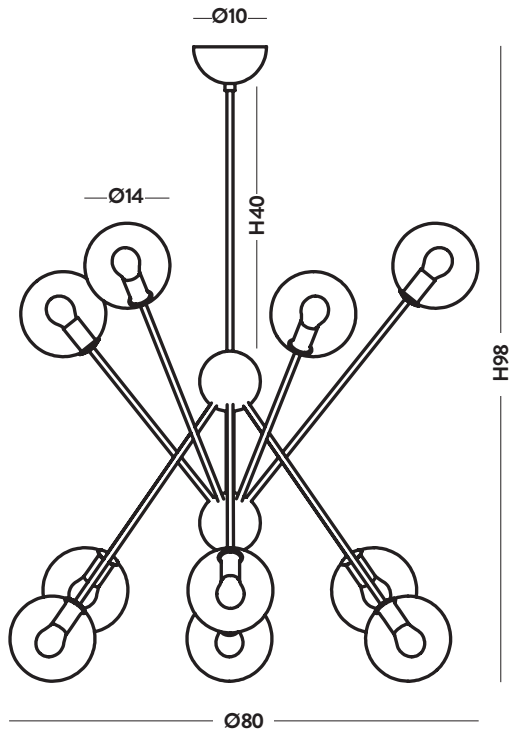

Product technical sheet

SCARLETT

Design: Alberto Manzoni e Pietro Tucci

Typology: Hanging lamp and wall lamp

Product code: AP1491.1L, 1493.4+4/8L, 1493.6+6/12L, 1493.8+8/16L

Products details: Additional compositions on demand.
Structure available: brushed brass (01), brushed bronze (02).

Glass colours:

Brass structure:

AP1491.1L

Wall lamp

L14 cm - P21 cm - H30 cm

1 E14 x max 42W 220-240V

CE IP20 1m

1493.4+4/8L

Chandelier

Ø60 cm - H72 cm

8 E14 x max 42W 220-240V

CE IP20 1m

1493.6+6/12L

Chandelier

Ø80 cm - H98 cm

 12 E14 x max 42W 220-240V

CE IP20 1m

1493.8+8/16L

Chandelier

Ø102 cm - H114 cm

 16 E14 x max 42W 220-240V

CE IP20 1m