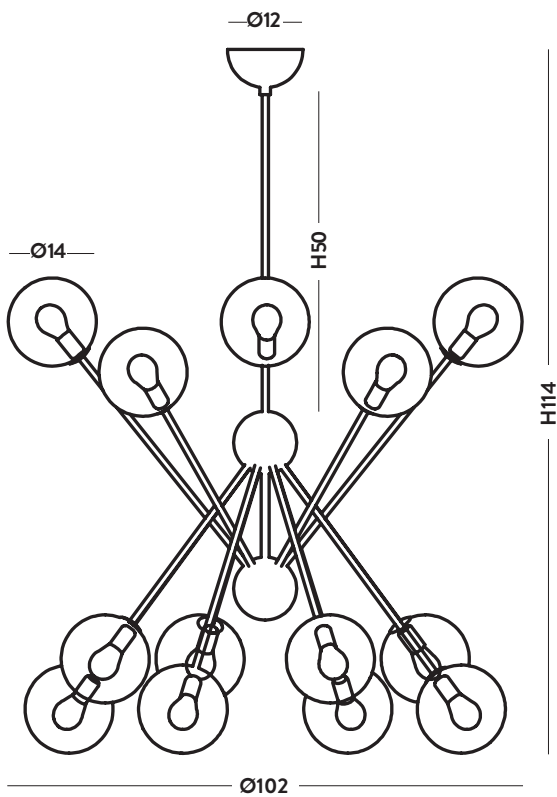

Product technical sheet

SCARLETT

Design: Alberto Manzoni e Pietro Tucci

Typology: Hanging lamp and wall lamp

Product code: AP1491.1L, 1493.4+4/8L, 1493.6+6/12L, 1493.8+8/16L

Products details: Additional compositions on demand.
Structure available: brushed brass (01), brushed bronze (02).

Glass colours:

Brass structure:

AP1491.1L

Wall lamp

L14 cm - P21 cm - H30 cm

1 E14 x max 42W 220-240V

CE IP20 1m

1493.4+4/8L

Chandelier

Ø60 cm - H72 cm

8 E14 x max 42W 220-240V

CE IP20 1m

1493.6+6/12L

Chandelier

Ø80 cm - H98 cm

 12 E14 x max 42W 220-240V

CE IP20 1m

1493.8+8/16L

Chandelier

Ø102 cm - H114 cm

 16 E14 x max 42W 220-240V

CE IP20 1m