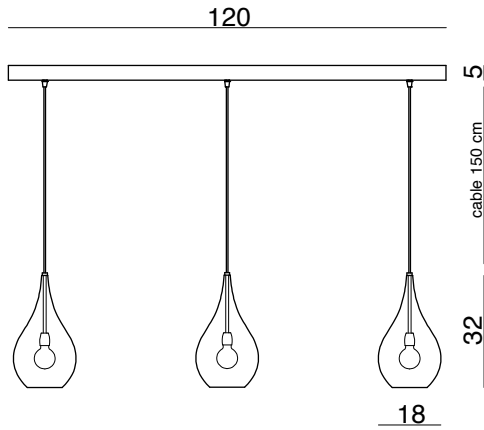

### LACRIMA®

**Design:** Cangini e Tucci

**Typology:** Hanging lamp, ceiling lamp and ceiling track.

**Product code:** 1253.1L, GIG1253.1L, 1253.2L, 1257.120.3L, 1259MX.3L

**Products details:** Additional compositions on demand.  
 Available metal structure: chrome.  
 Transparent electric cable.  
 The glass body is available clear or ribbed.  
 For Ribbed glass: add the letter R in front of the code when ordering.  
 Dimmable bulbs (not included).  
 On demand: hanging lamps with E14 can be made with E27.  
 Products GIG in Fume color: 10% surcharge on the price of the coloured.

### 1253.1L

Hanging lamp

Glass Ø18 cm - Cable 150 cm

 E14 1 x max 42W 220-240V

CE IP20 1m

### GIG1253.1L

Hanging lamp

Glass Ø26 - Cable 150 cm

 E27 1 x max 70W 220-240V

CE IP20 1m

### 1253.2L

Hanging lamp

Glass 2x Ø18 cm - Cable 250 cm

 E14 2 x max 42W 220-240V

CE IP20 1m