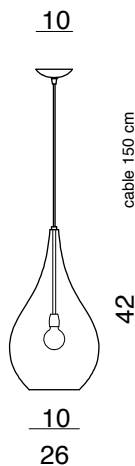

### LACRIMA®

**Design:** Cangini e Tucci

**Typology:** Hanging lamp, ceiling lamp and ceiling track.

**Product code:** 1253.1L, GIG1253.1L, 1253.2L, 1257.120.3L, 1259MX.3L

**Products details:** Additional compositions on demand.  
 Available metal structure: chrome.  
 Transparent electric cable.  
 The glass body is available clear or ribbed.  
 For Ribbed glass: add the letter R in front of the code when ordering.  
 Dimmable bulbs (not included).  
 On demand: hanging lamps with E14 can be made with E27.  
 Products GIG in Fume color: 10% surcharge on the price of the coloured.

### 1253.1L

Hanging lamp

Glass Ø18 cm - Cable 150 cm

 E14 1 x max 42W 220-240V

CE IP20 1m

### GIG1253.1L

Hanging lamp

Glass Ø26 - Cable 150 cm

 E27 1 x max 70W 220-240V

CE IP20 1m

### 1253.2L

Hanging lamp

Glass 2x Ø18 cm - Cable 250 cm

 E14 2 x max 42W 220-240V

CE IP20 1m