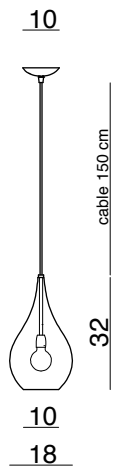

### LACRIMA®

**Design:** Cangini e Tucci

**Typology:** Hanging lamp, ceiling lamp and ceiling track.

**Product code:** 1253.1L, GIG1253.1L, 1253.2L, 1257.120.3L, 1259MX.3L

**Products details:** Additional compositions on demand.  
 Available metal structure: chrome.  
 Transparent electric cable.  
 The glass body is available clear or ribbed.  
 For Ribbed glass: add the letter R in front of the code when ordering.  
 Dimmable bulbs (not included).  
 On demand: hanging lamps with E14 can be made with E27.  
 Products GIG in Fume color: 10% surcharge on the price of the coloured.

**Glass colours:**

**Metal structure finish:**

### 1253.1L

Hanging lamp

Glass Ø18 cm - Cable 150 cm

 E14 1 x max 42W 220-240V

CE IP20 1m

### 1253.2L

Hanging lamp

Glass 2x Ø18 cm - Cable 250 cm

 E14 2 x max 42W 220-240V

CE IP20 1m