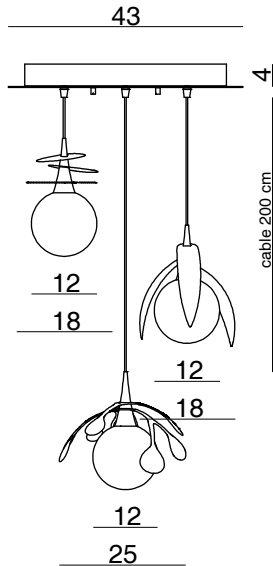

17 - Ruby

Metal structure finish:

Satin gold

Satin black nickel

1601.1L (CALATHEA)

Hanging lamp

Glass Ø12 cm - Cable 200 cm

LED 1 x 4,2W DIMM - 350 mA - 2700 or 3000°K

CE IP20 ⚠ 1m

1602.1L (FICUS)

Hanging lamp

Glass Ø12 cm - Cable 200 cm

LED 1 x 4,2W DIMM - 350 mA - 2700 or 3000°K

CE IP20 ⚠ 1m

1603.1L (PILEA)

Hanging lamp

Glass Ø12 cm - Cable 200 cm

LED 1 x 4,2W DIMM - 350 mA - 2700 or 3000°K

CE IP20 ⚠ 1m

1604.1L (PALMA)

Hanging lamp

Glass Ø26 cm - H100 cm

LED 1 x 6W DIMM - 500 mA - 2700 or 3000°K

CE IP20 ⚠ 1m

1609MX.40X130.7L

Ceiling lamp

Glass 7x Ø12 cm (3x Ficus, 2x Calathea, 2x Pilea) - Cable 200 cm

LED 7 x 4,2W DIMM - 350 mA - 2700 or 3000°K

CE IP20 ⚠ 1m

1609MX.43.3L

Ceiling lamp

Glass 3x Ø12 cm - Cable 200 cm