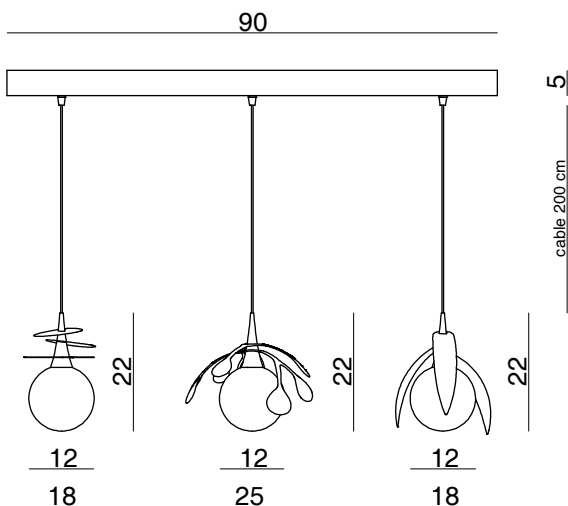

CE IP20 ⚠ 1m

1602.1L (FICUS)

Hanging lamp

Glass Ø12 cm - Cable 200 cm

LED 1 x 4,2W DIMM - 350 mA - 2700 or 3000°K

CE IP20 ⚠ 1m

1603.1L (PILEA)

Hanging lamp

Glass Ø12 cm - Cable 200 cm

LED 1 x 4,2W DIMM - 350 mA - 2700 or 3000°K

CE IP20 ⚠ 1m

1604.1L (PALMA)

Hanging lamp

Glass Ø26 cm - H100 cm

LED 1 x 6W DIMM - 500 mA - 2700 or 3000°K

CE IP20 ⚠ 1m

1609MX.40X130.7L

Ceiling lamp

Glass 7x Ø12 cm (3x Ficus, 2x Calathea, 2x Pilea) - Cable 200 cm

LED 7 x 4,2W DIMM - 350 mA - 2700 or 3000°K

CE IP20 ⚠ 1m

1609MX.43.3L

Ceiling lamp

Glass 3x Ø12 cm - Cable 200 cm

LED 3 x 4,2W DIMM - 500 mA - 2700 or 3000°K

CE IP20 ⚠ 1m

1607MX.90.3L

Ceiling track

Glass 3x Ø12 cm - Cable 200 cm

LED 3 x 4,2W DIMM - 350 mA - 2700 or 3000°K

CE IP20 ⚠ 1m