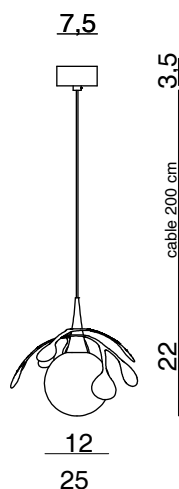

17 - Ruby

Metal structure finish:

Satin gold

Satin black nickel

1601.1L (CALATHEA)

Hanging lamp

Glass Ø12 cm - Cable 200 cm

LED 1 x 4,2W DIMM - 350 mA - 2700 or 3000°K

CE IP20 ⚠ 1m

1602.1L (FICUS)

Hanging lamp

Glass Ø12 cm - Cable 200 cm

LED 1 x 4,2W DIMM - 350 mA - 2700 or 3000°K

CE IP20 ⚠ 1m

1603.1L (PILEA)

Hanging lamp

Glass Ø12 cm - Cable 200 cm

LED 1 x 4,2W DIMM - 350 mA - 2700 or 3000°K

CE IP20 ⚠ 1m

1604.1L (PALMA)

Hanging lamp

Glass Ø26 cm - H100 cm

LED 1 x 6W DIMM - 500 mA - 2700 or 3000°K

CE IP20 ⚠ 1m

1609MX.40X130.7L

Ceiling lamp

Glass 7x Ø12 cm (3x Ficus, 2x Calathea, 2x Pilea) - Cable 200 cm

LED 7 x 4,2W DIMM - 350 mA - 2700 or 3000°K

CE IP20 ⚠ 1m

1609MX.43.3L

Ceiling lamp

Glass 3x Ø12 cm - Cable 200 cm