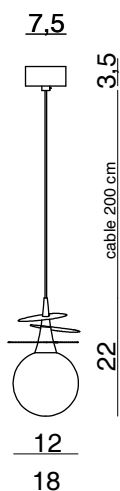

Lumen indicated corresponds to the luminous intensity at the origin of the LED board.

LEDS available for VEGETAL:

LED 1 x 4,2W DIMM - 11,2-12,8V - 350 mA - 460-500 Lm - 110-120 Lm/W - 2700°K

LED 1 x 4,2W DIMM - 11,2-12,8V - 350 mA - 460-500 Lm - 110-120 Lm/W - 3000°K

LEDS available for VEGETAL 1604.1L (PALMA):

LED 1 x 6W DIMM - 11,2-12,8 V - 500 mA - CRI>90 - 866 Lm - 144 Lm/W - 3 Step MacAdam - 2700°K.

LED 1 x 6W DIMM - 11,2-12,8 V - 500 mA - CRI>90 - 866 Lm - 144 Lm/W - 3 Step MacAdam - 3000°K.

CE IP20 ⚠ 1m

1602.1L (FICUS)

Hanging lamp

Glass Ø12 cm - Cable 200 cm

LED 1 x 4,2W DIMM - 350 mA - 2700 or 3000°K

CE IP20 ⚠ 1m

1603.1L (PILEA)

Hanging lamp

Glass Ø12 cm - Cable 200 cm

LED 1 x 4,2W DIMM - 350 mA - 2700 or 3000°K

CE IP20 ⚠ 1m

1604.1L (PALMA)

Hanging lamp

Glass Ø26 cm - H100 cm

LED 1 x 6W DIMM - 500 mA - 2700 or 3000°K

CE IP20 ⚠ 1m