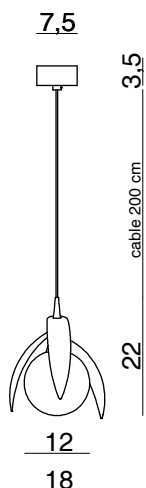

Lumen indicated corresponds to the luminous intensity at the origin of the LED board.

LEDS available for VEGETAL:

LED 1 x 4,2W DIMM - 11,2-12,8V - 350 mA - 460-500 Lm - 110-120 Lm/W - 2700°K

LED 1 x 4,2W DIMM - 11,2-12,8V - 350 mA - 460-500 Lm - 110-120 Lm/W - 3000°K

17 - Ruby

Metal structure finish:

Satin gold

Satin black nickel

1601.1L (CALATHEA)

Hanging lamp

Glass Ø12 cm - Cable 200 cm

LED 1 x 4,2W DIMM - 350 mA - 2700 or 3000°K

CE IP20 ⚠ 1m

1602.1L (FICUS)

Hanging lamp

Glass Ø12 cm - Cable 200 cm

LED 1 x 4,2W DIMM - 350 mA - 2700 or 3000°K

CE IP20 ⚠ 1m

1603.1L (PILEA)

Hanging lamp

Glass Ø12 cm - Cable 200 cm

LED 1 x 4,2W DIMM - 350 mA - 2700 or 3000°K

CE IP20 ⚠ 1m

1604.1L (PALMA)

Hanging lamp

Glass Ø26 cm - H100 cm

LED 1 x 6W DIMM - 500 mA - 2700 or 3000°K

CE IP20 ⚠ 1m