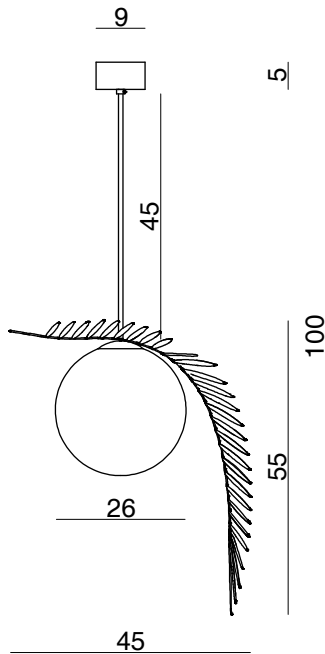

17 - Ruby

Metal structure finish:

Satin gold

Satin black nickel

1601.1L (CALATHEA)

Hanging lamp

Glass Ø12 cm - Cable 200 cm

LED 1 x 4,2W DIMM - 350 mA - 2700 or 3000°K

CE IP20 ⚠ 1m

1602.1L (FICUS)

Hanging lamp

Glass Ø12 cm - Cable 200 cm

LED 1 x 4,2W DIMM - 350 mA - 2700 or 3000°K

CE IP20 ⚠ 1m

1603.1L (PILEA)

Hanging lamp

Glass Ø12 cm - Cable 200 cm

LED 1 x 4,2W DIMM - 350 mA - 2700 or 3000°K

CE IP20 ⚠ 1m

1604.1L (PALMA)

Hanging lamp

Glass Ø26 cm - H100 cm

LED 1 x 6W DIMM - 500 mA - 2700 or 3000°K

CE IP20 ⚠ 1m

1609MX.40X130.7L

Ceiling lamp

Glass 7x Ø12 cm (3x Ficus, 2x Calathea, 2x Pilea) - Cable 200 cm

LED 7 x 4,2W DIMM - 350 mA - 2700 or 3000°K

CE IP20 ⚠ 1m

1609MX.43.3L

Ceiling lamp

Glass 3x Ø12 cm - Cable 200 cm