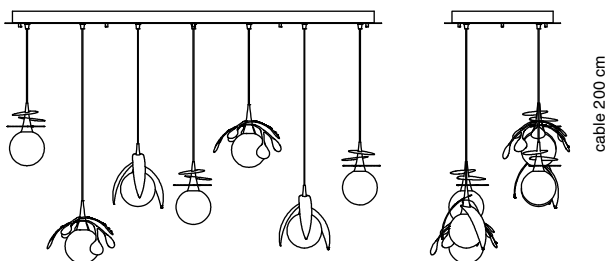

CE IP20 ⚠ 1m

1602.1L (FICUS)

Hanging lamp

Glass Ø12 cm - Cable 200 cm

LED 1 x 4,2W DIMM - 350 mA - 2700 or 3000°K

CE IP20 ⚠ 1m

1603.1L (PILEA)

Hanging lamp

Glass Ø12 cm - Cable 200 cm

LED 1 x 4,2W DIMM - 350 mA - 2700 or 3000°K

CE IP20 ⚠ 1m

1604.1L (PALMA)

Hanging lamp

Glass Ø26 cm - H100 cm

LED 1 x 6W DIMM - 500 mA - 2700 or 3000°K

CE IP20 ⚠ 1m

1609MX.40X130.7L

Ceiling lamp

Glass 7x Ø12 cm (3x Ficus, 2x Calathea, 2x Pilea) - Cable 200 cm

LED 7 x 4,2W DIMM - 350 mA - 2700 or 3000°K

CE IP20 ⚠ 1m

1609MX.43.3L

Ceiling lamp

Glass 3x Ø12 cm - Cable 200 cm