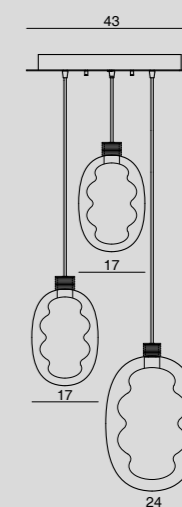

DISPONIBILE CON DALI
AVAILABLE WITH DALI

LU1615.1L
PIANTANA / FLOOR LAMP with dimmer push button
Glass Ø 17 cm - H 174 cm
1 x LED 9W DIMM - 350 mA - 2700 or 3000°K

LUG1615.1L
PIANTANA / FLOOR LAMP with dimmer push button
Glass Ø 24 cm - H 185 cm
1 x LED 12W DIMM - 350 mA - 2700 or 3000°K

LU1614.1L
LUMETTO / TABLE LAMP with dimmer push button
Glass Ø 17 cm - H 70 cm
1 x LED 9W DIMM - 350 mA - 2700 or 3000°K

GIG1613.1L
SOSPENSIONE / HANGING LAMP
Glass Ø 24 cm - cable 200 cm
1 x LED 12W DIMM - 350 mA - 2700 or 3000°K

1617.120.3L
BINARIO / CEILING TRACK
Glass 3 x Ø 17 cm - cable 200 cm
1 x LED 9W DIMM - 350 mA - 2700 or 3000°K

1619MX.43.3L
PLAFONIERA / CEILING LAMP
Glass Ø 17-24 cm - cable 200 cm
2 x LED 9W / 1 x LED 12W DIMM - 350 mA - 2700 or 3000°K