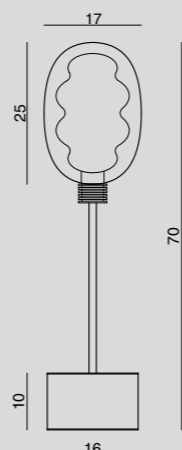

I LUMEN INDICATI CORRISPONDONO ALL'INTENSITÀ LUMINOSA ALL'ORIGINE DELLA SCHEDA LED
LUMEN INDICATED CORRESPONDS TO THE LUMINOUS INTENSITY AT THE ORIGIN OF THE LED BOARD

A RICHIESTA:
ON DEMAND:

CON COMPONENTI UL
WITH UL COMPONENTS

LU1614.1L
LUMETTO / TABLE LAMP with dimmer push button
Glass Ø 17 cm - H 70 cm
1 x LED 9W DIMM - 350 mA - 2700 or 3000°K

GIG1613.1L
SOSPENSIONE / HANGING LAMP
Glass Ø 24 cm - cable 200 cm
1 x LED 12W DIMM - 350 mA - 2700 or 3000°K