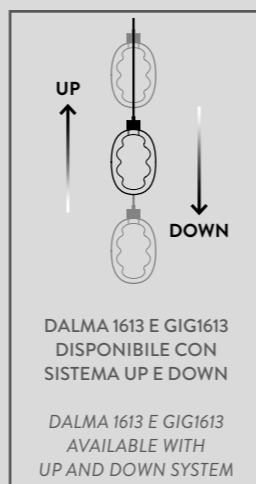

LED DISPONIBILI PER LA LINEA DALMA® / LEDS AVAILABLE FOR DALMA®:

LED 1 x 9W Dimmer Triac - 27 V - 350 mA - CRI Typ 95 - 1125 Lm - 125 Lm/W - 3 Step MacAdam - 2700°K
LED 1 x 9W Dimmer Triac - 27 V - 350 mA - CRI Typ 95 - 1125 Lm - 125 Lm/W - 3 Step MacAdam - 3000°K

LED DISPONIBILI PER LA LINEA DALMA® GIG / LEDS AVAILABLE FOR DALMA® GIG:

LED 1 x 12W Dimmer Triac - 36 V - 350 mA - CRI Typ 95 - 1500 Lm - 125 Lm/W - 3 Step MacAdam - 2700°K
LED 1 x 12W Dimmer Triac - 36 V - 350 mA - CRI Typ 95 - 1500 Lm - 125 Lm/W - 3 Step MacAdam - 3000°K

I LUMEN INDICATI CORRISPONDONO ALL'INTENSITÀ LUMINOSA ALL'ORIGINE DELLA SCHEDA LED
LUMEN INDICATED CORRESPONDS TO THE LUMINOUS INTENSITY AT THE ORIGIN OF THE LED BOARD

A RICHIESTA:
ON DEMAND:

CON COMPONENTI UL
WITH UL COMPONENTS

DISPONIBILE CON DALI
AVAILABLE WITH DALI

LU1615.1L
PIANTANA / FLOOR LAMP with dimmer push button
Glass Ø 17 cm - H 174 cm
1 x LED 9W DIMM - 350 mA - 2700 or 3000°K