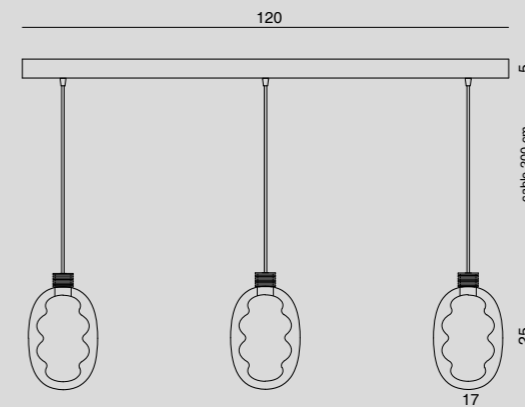

DISPONIBILE CON DALI
AVAILABLE WITH DALI

LU1615.1L
PIANTANA / FLOOR LAMP with dimmer push button
Glass Ø 17 cm - H 174 cm
1 x LED 9W DIMM - 350 mA - 2700 or 3000°K

LUG1615.1L
PIANTANA / FLOOR LAMP with dimmer push button
Glass Ø 24 cm - H 185 cm
1 x LED 12W DIMM - 350 mA - 2700 or 3000°K

LU1614.1L
LUMETTO / TABLE LAMP with dimmer push button
Glass Ø 17 cm - H 70 cm
1 x LED 9W DIMM - 350 mA - 2700 or 3000°K

GIG1613.1L
SOSPENSIONE / HANGING LAMP
Glass Ø 24 cm - cable 200 cm
1 x LED 12W DIMM - 350 mA - 2700 or 3000°K