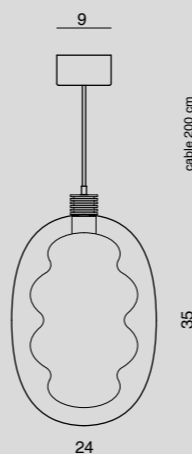

DISPONIBILE CON DALI
AVAILABLE WITH DALI

LU1615.1L
PIANTANA / FLOOR LAMP with dimmer push button
Glass Ø 17 cm - H 174 cm
1 x LED 9W DIMM - 350 mA - 2700 or 3000°K

LUG1615.1L
PIANTANA / FLOOR LAMP with dimmer push button
Glass Ø 24 cm - H 185 cm
1 x LED 12W DIMM - 350 mA - 2700 or 3000°K

LU1614.1L
LUMETTO / TABLE LAMP with dimmer push button
Glass Ø 17 cm - H 70 cm
1 x LED 9W DIMM - 350 mA - 2700 or 3000°K

GIG1613.1L
SOSPENSIONE / HANGING LAMP
Glass Ø 24 cm - cable 200 cm
1 x LED 12W DIMM - 350 mA - 2700 or 3000°K