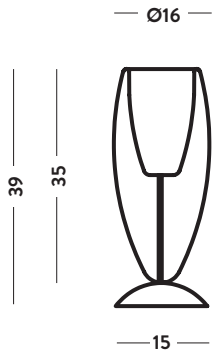

Products GIG and XXL in Fume color: 10% surcharge the price of the coloured.

Glass colours:

Metallic glass colours:

Metal structure:

AP1391.1L

Wall lamp

Glass Ø12 cm - Cable 50 cm

1 E14 x max 60W 220-240V

CE IP20 1m

LU1390.1L

Table lamp

Glass Ø12 cm - H 31 cm

1 E14 x max 60W 220-240V

CE IP20 □ 1m

LUGIG1390.1L

Table lamp

Glass Ø16 cm - H 39 cm

1 E27 x max 105W 220-240V

CE IP20 □ 1m

1393.1L

Hanging lamp

Glass Ø12 cm - Cable 150 cm

1 E14 x max 60W 220-240V

CE IP20 □ 1m

1393.1LD

Table lamp

Glass Ø12 cm - H 31 cm

 1 E14 x max 60W 220-240V

CE IP20 

1393.2L

Hanging lamp

Glass Ø12 cm - Cable 250 cm