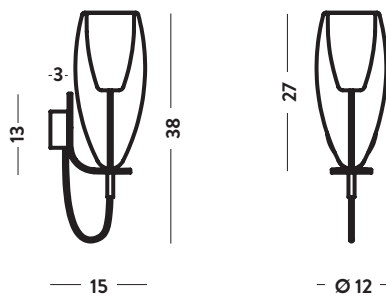

Products GIG and XXL in Fume color: 10% surcharge the price of the coloured.

Glass colours:

Metallic glass colours:

Metal structure:

AP1391.1L

Wall lamp

Glass Ø12 cm - Cable 50 cm

1 E14 x max 60W 220-240V

CE IP20 1m

LU1390.1L

Table lamp

Glass Ø12 cm - H 31 cm

1 E14 x max 60W 220-240V

CE IP20 □ 1m

LUGIG1390.1L

Table lamp

Glass Ø16 cm - H 39 cm

1 E27 x max 105W 220-240V

CE IP20 □ 1m

1393.1L

Hanging lamp

Glass Ø12 cm - Cable 150 cm

1 E14 x max 60W 220-240V

CE IP20 □ 1m

1393.1LD

Table lamp

Glass Ø12 cm - H 31 cm

 1 E14 x max 60W 220-240V

CE IP20 

1393.2L

Hanging lamp

Glass Ø12 cm - Cable 250 cm