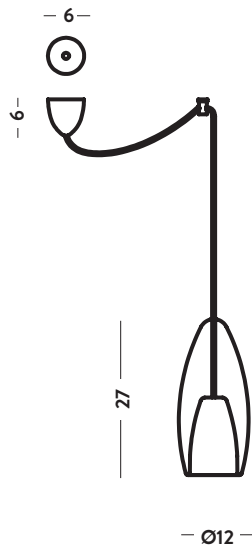

Products GIG and XXL in Fume color: 10% surcharge the price of the coloured.

Glass colours:

Metallic glass colours:

Metal structure:

AP1391.1L

Wall lamp

Glass Ø12 cm - Cable 50 cm

1 E14 x max 60W 220-240V

CE IP20 1m

LU1390.1L

Table lamp

Glass Ø12 cm - H 31 cm

1 E14 x max 60W 220-240V

CE IP20 □ 1m

LUGIG1390.1L

Table lamp

Glass Ø16 cm - H 39 cm

1 E27 x max 105W 220-240V

CE IP20 □ 1m

1393.1L

Hanging lamp

Glass Ø12 cm - Cable 150 cm

1 E14 x max 60W 220-240V

CE IP20 □ 1m

1393.1LD

Table lamp

Glass Ø12 cm - H 31 cm

 1 E14 x max 60W 220-240V

CE IP20 

1393.2L

Hanging lamp

Glass Ø12 cm - Cable 250 cm