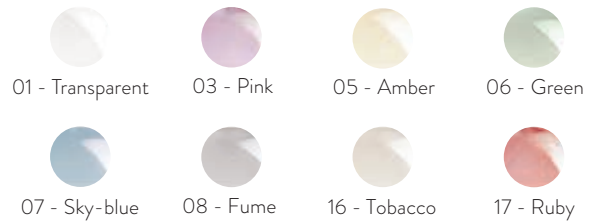

Products GIG and XXL in Fume color: 10% surcharge the price of the coloured.

Glass colours:

Metallic glass colours:

Metal structure:

AP1391.1L

Wall lamp

Glass Ø12 cm - Cable 50 cm

1 E14 x max 60W 220-240V