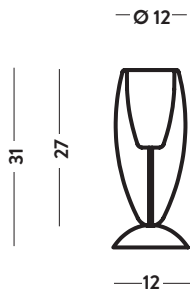

Products GIG and XXL in Fume color: 10% surcharge the price of the coloured.

Glass colours:

Metallic glass colours:

Metal structure:

AP1391.1L

Wall lamp

Glass Ø12 cm - Cable 50 cm

1 E14 x max 60W 220-240V

CE IP20 1m

LU1390.1L

Table lamp

Glass Ø12 cm - H 31 cm

1 E14 x max 60W 220-240V

CE IP20 □ 1m

LUGIG1390.1L

Table lamp

Glass Ø16 cm - H 39 cm

1 E27 x max 105W 220-240V

CE IP20 □ 1m

1393.1L

Hanging lamp

Glass Ø12 cm - Cable 150 cm

1 E14 x max 60W 220-240V

CE IP20 □ 1m

1393.1LD

Table lamp

Glass Ø12 cm - H 31 cm

 1 E14 x max 60W 220-240V

CE IP20 

1393.2L

Hanging lamp

Glass Ø12 cm - Cable 250 cm